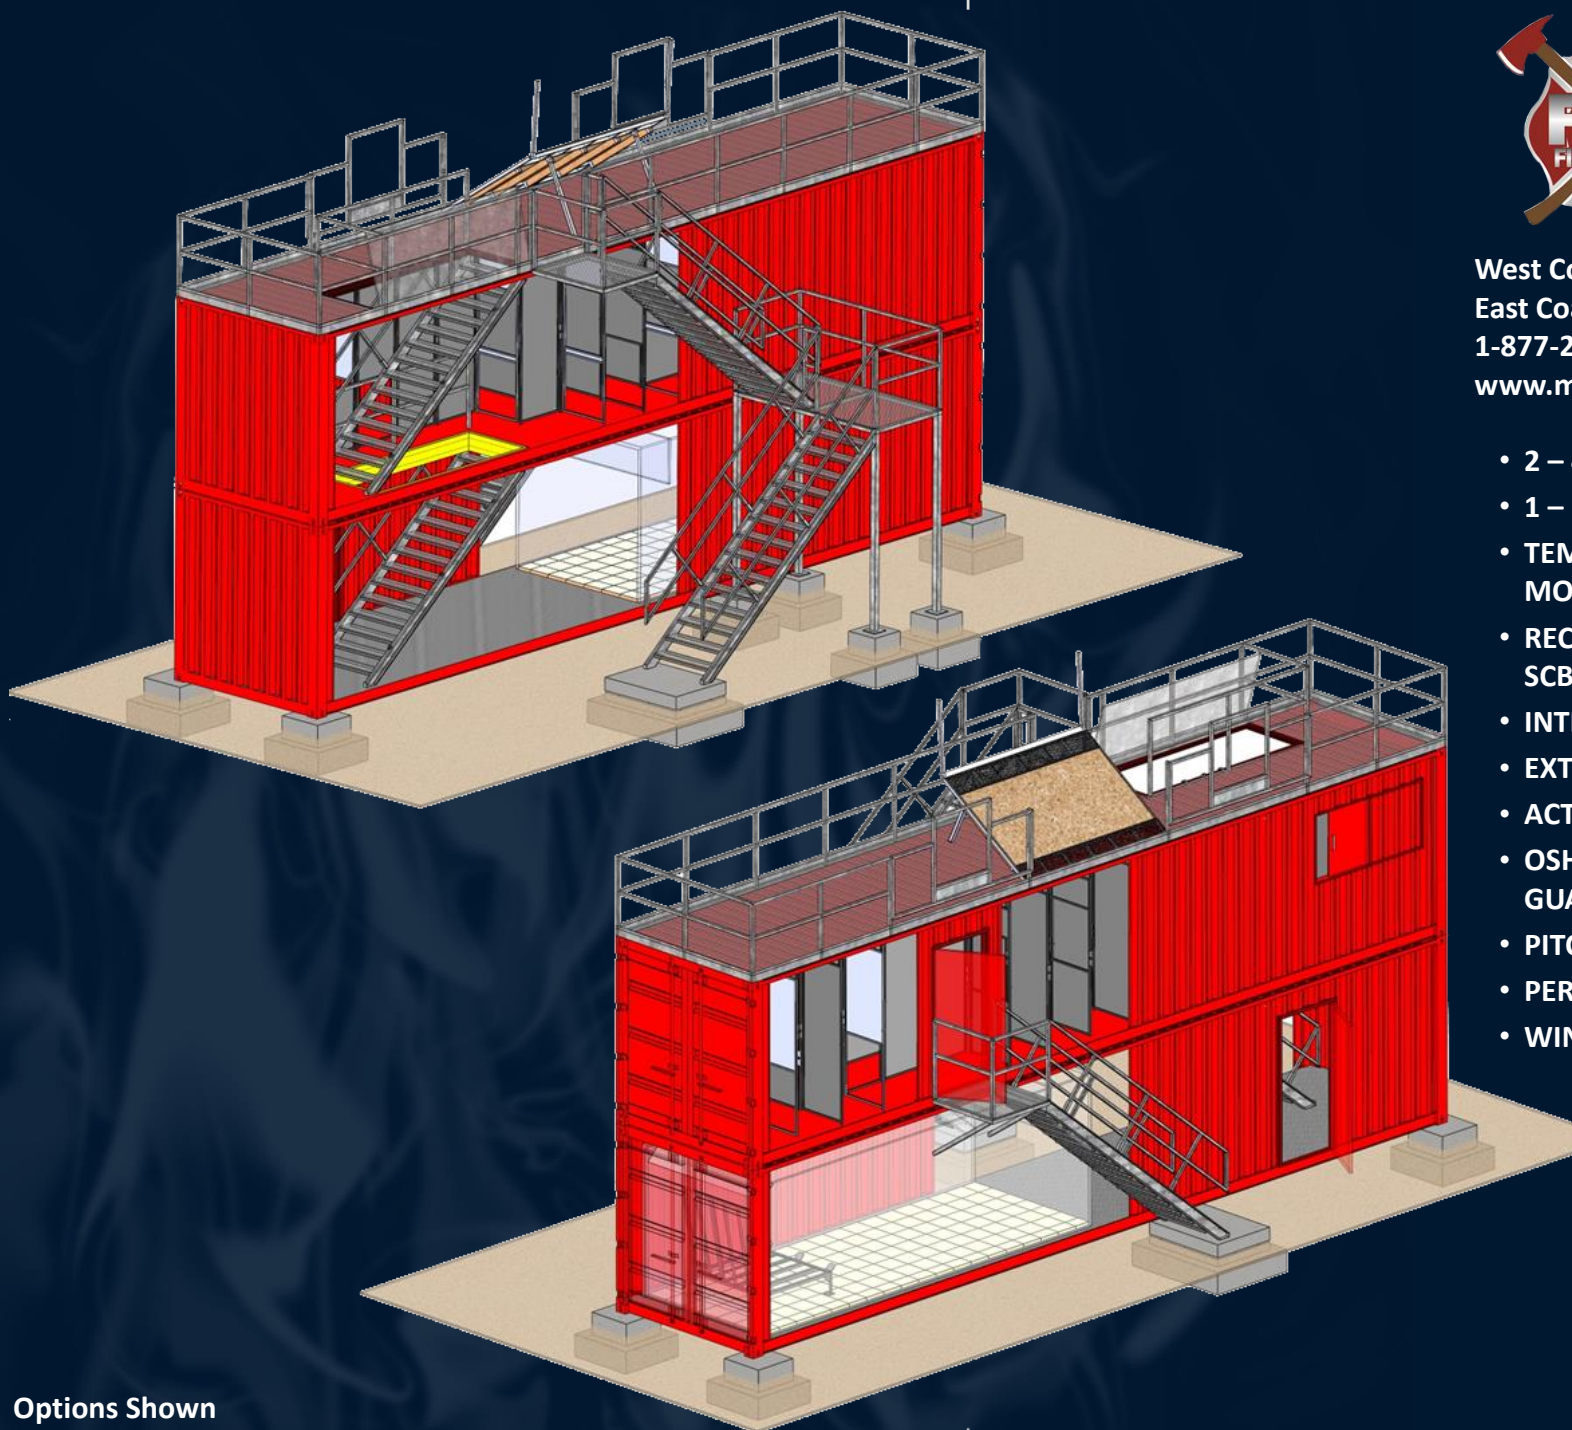

West Coast: Phoenix, AZ
East Coast: Long Island, NY
1-877-268-8303
www.mobilefireunits.com

- 2 – 40' CONTAINERS
- 1 – BURN ROOM
- TEMPERATURE MONITORING SYSTEM
- RECONFIGURABLE SCBA MAZE
- INTERIOR STAIRS
- EXTERIOR STAIRS
- ACTIVE ROOF
- OSHA COMPLIANT GUARDRAIL SYSTEM
- PITCHED ROOF PROP
- PERSONNEL DOORS
- WINDOWS

Options Shown