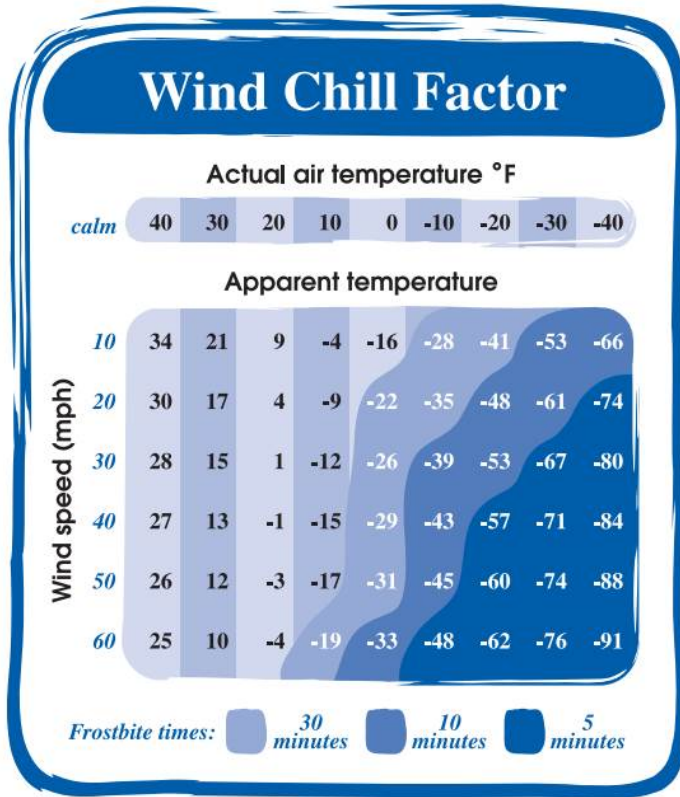

TOWN OF WESTFORD
HEALTH DEPARTMENT
55 MAIN STREET
WESTFORD, MASSACHUSETTS 01886
(978) 692-5509